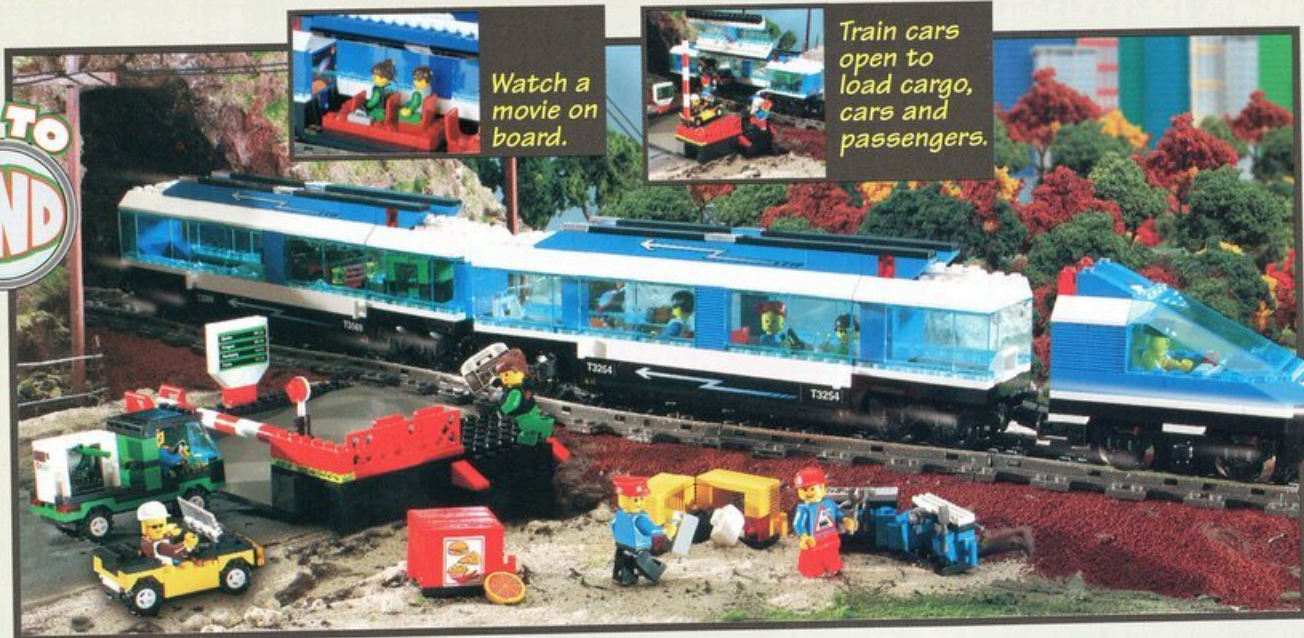

Metroliner - A Classic

Watch a movie on board.

Train cars open to load cargo, cars and passengers.

A. All Aboard the Railway Express!

You decide where it travels — through the mountains, along the coast or in the city! Passengers can drive their car on board, then relax in the passenger car to watch movies, eat or just look at the great views. Comes with a 9-volt plug-in speed regulator with a one-year limited warranty (see order form for details), 16 curved and 2 straight tracks, five rail workers, four passengers, two cars and a truck. Ages 7-12. 645 pieces.

#4561 Railway Express $129.99

Save 10%
on the Deluxe
Metroliner!

Metroliner Kit

The Metroliner is back!

Kit includes:

- #10001 Metroliner
- #10002 Railroad Club Car

Requires #4548 Speed Regulator to operate (sold separately on page 71).
Ages 8-12. 1,060 pieces. A $186.50 value.

#K10001 Deluxe Metroliner
Catalog Special - $167

Enjoy the view on
the upper deck!